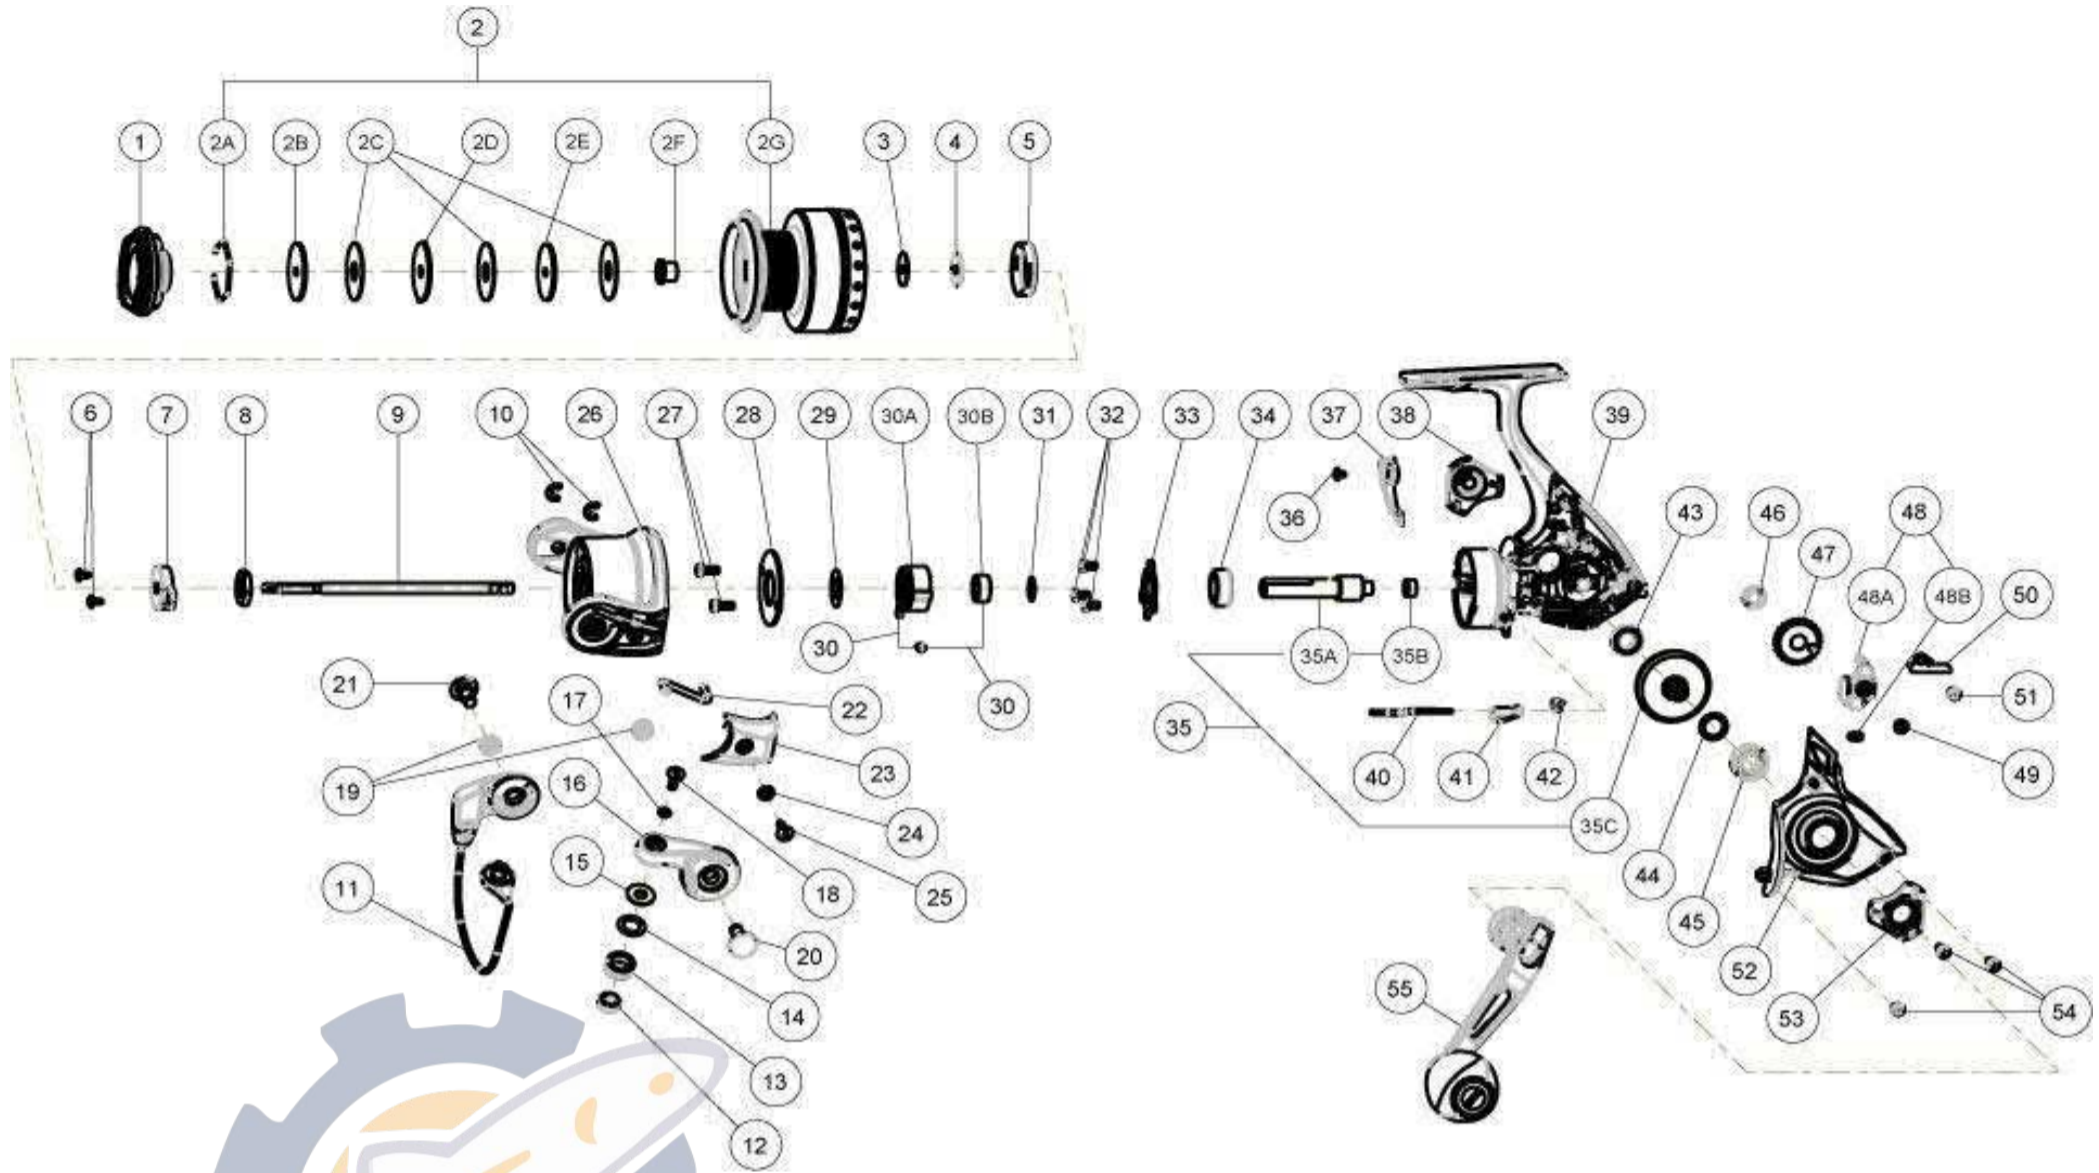

## IR50PTS

Quantum IR50PTS Part List

Key No.	Description	Part No. IR50PTS	Qty	Key No.	Description	Part No. IR50PTS	Qty
1	Drag Knob Assembly	SG332-51	1	30	One Way Clutch Kit	YAB463-01	1
2	Spool Kit	NAD421-01	1		30A - One Way Clutch	EAB063-01	1
	2A - Retaining Ring	RQ038-01	1		30B - Clutch Sleeve	YAB139-01	1
	2B - Drag Washer "D"	RQ080-02	1		30C - Coil Spring	WAB216-01	1
	2C - Drag Washer "B"	RQ033-01	3	31	Spacer	YAB056-01	1
	2D - Drag Washer "A"	PG081-01	1	32	Screw - Retainer	TK057-01	3
	2E - Drag Washer "D"	RQ080-01	1	33	Retainer - Pinion Ball Bearing	WAB078-01	1
	2F - Ball Bearing	PG027-01	1	34	Ball Bearing - Pinion	YAB028-01	1
	2G - Spool Assembly	NAD321-01	1	35	Gear Kit	YAB412-02	1
3	Spool Adjust Washer	PG030-01	1		35A - Pinion	YAB011-02	1
4	Washer - Spool	PG080-01	1		35B - Bushing	AQ141-03	1
5	Spool Click unit	PG4114-01	1		35C - Drive Gear	AT012-01	1
6	Screw	RQ094-01	2	36	Screw - Trip Bumper	WAB077-01	1
7	Bushing - Main Shaft	SQ214-01	1	37	Trip Bumper	YAB119-01	1
8	Nut - Rotor	TH006-01	1	38	Dust Cap	XAB054-03	1
9	Main Shaft	YAB015-02	1	39	Body Assembly	YAB301-05	1
10	E-Clip	GH034-01	2	40	Cam - A/R Lever	YAB090-01	1
11	Bail Assembly	SG347-51	1	41	A/R Lever	YAB059-01	1
12	Ball Bearing - Line Roller	GH202-01	1	42	Leaf Spring - A/R Lever	YAB089-01	1
13	Line Roller	DH004-03	1	43	Ball Bearing - Body	YAB017-01	1
14	Washer - Line Roller	PQ102-51	1	44	Washer - Drive Gear	RG105-02	1
15	Collar - Line Roller	PQ102-01	1	45	Ball Bearing - Side Cover	TW058-01	1
16	Arm Lever Assembly	RG307-51	1	46	Ball Bearing - O/S Gear	CT157-01	1
17	Washer	RQ142-01	1	47	O/S Gear Assembly	TQ353-01	1
18	Screw - Line Roller	AQ108-02	1	48	O/S Slider Kit	RG425-01	1
19	Bushing - A/Lever & B/Holder	PG158-01	2		48A - O/S Slider Assembly	RG325-01	1
20	Pin - Arm Lever	PG042-51	1		48B - Bushing	PG227-01	1
21	Pin - Bail Holder	QG042-51	1	49	Screw - Main Shaft	RQ100-01	1
22	Kick Lever	SG019-01	1	50	Retainer - O/S Slider	RG078-01	1
23	Rotor Cover	SG087-51	1	51	Screw - Retainer	TK057-01	1
24	Rotor Cover Washer	SQ142-01	1	52	Side Cover Assembly	YAB323-05	1
25	Screw - Rotor Cover	GU077-02	1	53	Side Cover Cosmetic Cap	WAB054-03	1
26	Rotor Assembly	SG309-05	1	54	Side Cover Screw	RQ057-02	3
27	Screw	WAB142-01	2	55	Handle Assembly	YAB318-05	1
28	Retainer - Clutch	WAB060-01	1				
29	Washer - Rotor	PG105-04	1				